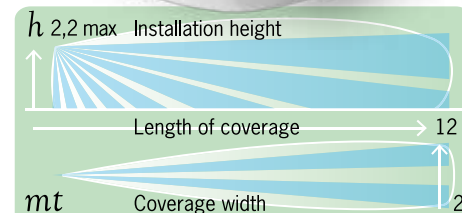

OUTDOOR ONE resists to all regular weather's variations: temperature compensation circuit maintains its sensibility during the hottest summer periods. Its mechanical structure is designed to resist to the worst weather.

HIGHLY PROTECTED ONE is protected against tamper attempts thanks to an innovative **accelerometer** which detects any movement and simplifies its installation. All ONE sensors present an **antimasking** technology by active infrared; DT versions - specifically - integrate a 2nd anti-masking's solution by microwave.

EASY INSTALLATION ONE comes out already with all its brackets (for regular wall mounting or 90° inclination); the regular wired versions can be easily installed on whatever control panel thanks to its already integrated resistances' solution. Settings are quick and easy with the dip-switches. HP RS485 range can also be programmed by computer. Obviously, the WS wireless version requires no cables.

MARKET Indoor and outdoor for residential, commercial and industrial sites: door, gates, balconies, gardens, passages, warehouses, cars parks, any types of windows, building's fronts.

Size 1:1

PET HEIGHT
70 cm MAX